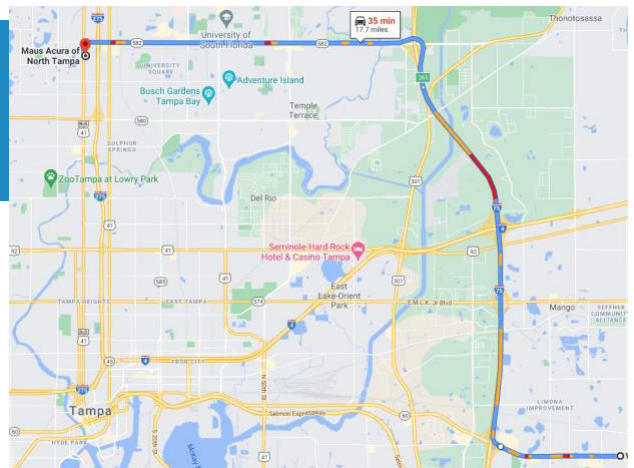

## DIRECTIONS TO **MAUS ACURA**

OF NORTH TAMPA  
11025 N Florida Ave  
Tampa, FL 33612

## FROM DOWNTOWN TAMPA

1. Head North onto US-41 BUS N/N Florida Ave
2. Drive 7.0 miles and location will be on the right

## FROM BRANDON

1. Head West on FL-60 W/ W Brandon Blvd.
2. Drive 2.4 mi and slight right to merge onto I-75N
3. Drive 7.6 mi and take exit 265 to merge onto FL-582 W/E Fowler Ave

4. Drive 7.5 mi and use the left lane to turn left onto N Florida Ave
5. Drive 0.3 mi and location will be on the left