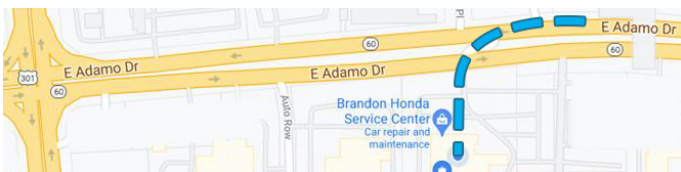

Walk. Ride. Drive. Smarter.

DIRECTIONS TO

Brandon Honda

9209 E Adamo Dr
Tampa, FL 33619

FROM DOWNTOWN TAMPA

If Using the Selmon Expressway:

1. Head East on FL-618 Toll E/ Selmon Expressway
2. Take exit 12 for 78th Street N
3. Merge onto S 78th Street
4. Turn right onto FL-60 E/E Adamo Dr
5. Drive 1.2 miles and location will be on the right

If using Non-Toll Road:

1. Head East on FL-60 E/E Adamo Drive
2. Drive 5.5 miles and cross over FL-301
3. Location will be on the right

FROM BRANDON

1. Head West on FL-60 W/E Adamo Dr/W Brandon Blvd.
2. Continue past I-75
3. Drive 1.5 mi and location will be on the left

If using I-75 South:

1. Take exit 257
2. Merge right onto FL-60 W/Adamo Dr
3. Drive 1.2 mi and location will be on the left

If using I-75 North:

1. Take exit 257
2. Merge left onto FL-60 W/E Adamo Dr
3. Drive 1.5 mi and location will be on the left