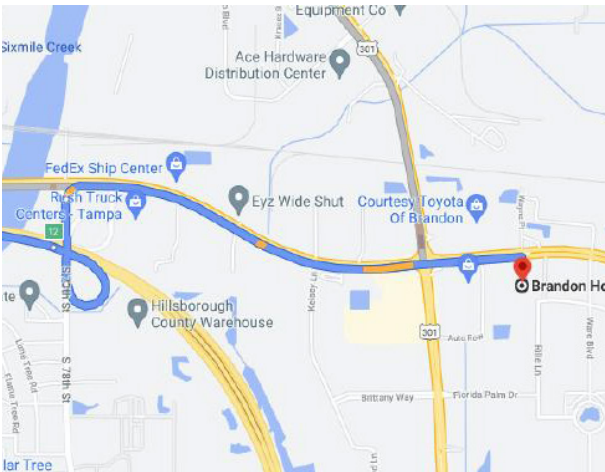

Walk. Ride. Drive. Smarter.

DIRECTIONS TO

Brandon Honda

9209 E Adamo Dr
Tampa, FL 33619

FROM DOWNTOWN TAMPA

If Using the Selmon Expressway:

1. Head East on FL-618 Toll E/ Selmon Expressway
2. Take exit 12 for 78th Street N
3. Merge onto S 78th Street
4. Turn right onto FL-60 E/E Adamo Dr
5. Drive 1.2 miles and location will be on the right

If using Non-Toll Road:

1. Head East on FL-60 E/E Adamo Drive
2. Drive 5.5 miles and cross over FL-301
3. Location will be on the right

FROM BRANDON

1. Head West on FL-60 W/E Adamo Dr/W Brandon Blvd.
2. Continue past I-75
3. Drive 1.5 mi and location will be on the left

If using I-75 South:

1. Take exit 257
2. Merge right onto FL-60 W/Adamo Dr
3. Drive 1.2 mi and location will be on the left

If using I-75 North:

1. Take exit 257
2. Merge left onto FL-60 W/E Adamo Dr
3. Drive 1.5 mi and location will be on the left