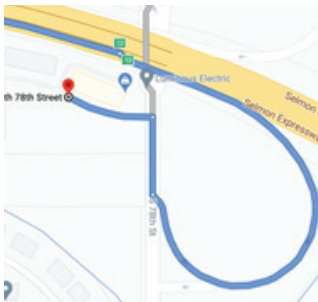

## DIRECTIONS TO THEA CV Pilot Facility 215 S 78th St Tampa FL 33619

### If using the Selmon Expressway:

1. Head East on FL-618 Toll E/Selmon Expressway
2. Take exit 12 for 78th Street N
3. Before the overpass, turn left onto side street and follow the signs to the installation facility

### If using Non-Toll Road:

1. Head East on Adamo Dr.
2. Turn right onto S 78th St
3. After the overpass, turn right into the industrial park

### Using Non-Toll Road:

1. Head West on FL-60 W/E Adamo Dr
2. Turn left onto S 78th St
3. After the overpass, turn right into the industrial park